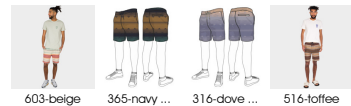

WORK N ROLL SHORT

#18

ID: 710B190
Relaxed Cotton Cargo Short

FEATURES

cotton stretch twill ; zip fly ; set-in side pockets; cargo side pockets with press buttons; back pockets with flap; vegan ...

COLORS

GOLFER CHAMBRAY SHORT

#19

ID: 7752100
Chambray Chino Short

FEATURES

turned up leg endings; zip fly; set-in front pockets; slit pocket on backside; organic cotton; vegan ...

COLORS

LOVE CITY SHORT

#20

ID: 7186032
Cotton Chino Short

FEATURES

allover printed pattern; turned up leg endings; zip fly; set-in front pockets; pocket slits on backside; vegan ...

COLORS

CITY RELAX SHORT

#21

ID: 714B190
Relaxed Cotton Short

FEATURES

garment dye organic cotton short; adjustable waist with elastic tape inside; set-in front pockets; patched on back pocket; vegan ...

COLORS

SANTO SHORT

#22

ID: 712B191
Jacquard Cotton Short

FEATURES

organic cotton jacquard; adjustable waist with elastic tape inside; set-in front pockets; slit back pocket; vegan ...

COLORS

LOVE N RELAX SHORT

#23

ID: 710B193
Printed Cotton Short

FEATURES

allover printed washed cotton; adjustable waist with elastic tape inside; set-in front pockets; slit back pocket; length 16" for size M; vegan ...

COLORS

CORVIN SHORT

#24

ID: 712B190
Corduroy Short

FEATURES

organic cotton corduroy; adjustable waist with elastic tape inside; set-in front pockets; patched on back pocket; vegan ...

COLORS

BANANOS SHORT

#25

ID: 713B190
Terry Cloth Short

FEATURES

all over printed eco friendly terry cloth; adjustable waist with elastic tape inside; set-in front pockets; patched on back pocket; vegan ...

COLORS