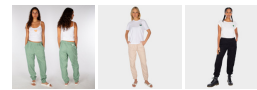

COLORS

453-aloë 603-beige 700-black