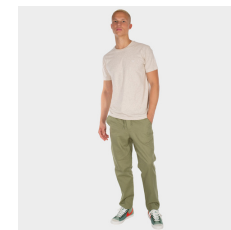

JEREMY HEMP PANT

#16

ID: 811B191

Hemp Pant

FEATURES

organic cotton hemp mix; adjustable waist with elastic tape inside; button and zip fly; button out of recycled plastic; set-in front pockets; slit back pocket; vegan ...

HEMP

ORGANIC COTTON

SUPERLIGHT

VEGAN