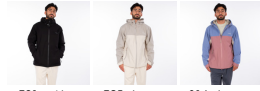

MILLENIO JACKET

ID: 914B110
Water-Resistant Nylon Jacket

FEATURES

lightweight jacket in recycled nylon; water- repellent and breathable (5000mm/br); packable in backpack ; windblocker; contrast color on sleeves; stand up collar with hidden hood; front flap and full-length zip; hidden front pocket...

COLORS

TERANCE JACKET

ID: 9176120
Water-Resistant Poly Cotton Ja...

FEATURES

light jacket; water- repellent and breathable (10000mm/br); windblocker; taped seams; contrast color upper part and sleeves; adjustable hood; matt coated zips; set-in front pockets with zip; rib cuffs at sleeve endings and hemline;...

COLORS

#2

TERANCE ANORAK

ID: 914B120
Water-Resistant Poly Cotton An...

FEATURES

light anorak; water- repellent and breathable (10000mm/br); windblocker; taped seams; contrast color upper part and sleeves; stand up collar and adjustable hood; matt coated zips; set-in front pockets with zip; adjustable sleeve en...

COLORS

#3

RESULANER JACKET

ID: 910B116
Recycled Polyester Jacket

FEATURES

super light recycled polyester jacket; water- repellent and breathable membrane(5000mm/br); light mesh lining in body and sleeves; front pockets with zip; adjustable hood; soft rib cuffs on sleeves and hemline; vegan ...

COLORS

#4

ACHTERDECK JACKET

ID: 913B111
Water-Resistant Nylon Hooded J...

FEATURES

lightweight jacket in recycled nylon; water- repellent and breathable (5000mm/br); windblocker; contrasting shoulder part including hood and sleeves; adjustable hood; full-length zip; set-in front pockets with zip; rib cuffs at sleeve...

COLORS

#5

#6

AUF DECK JACKET

ID: 9864240
Water-Resistant Nylon Hooded J...

FEATURES