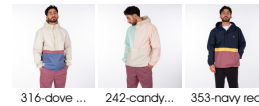

MILLENIO JACKET

ID: 914B110
Water-Resistant Nylon Jacket

FEATURES

lightweight jacket in recycled nylon; water- repellent and breathable (5000mm/br); packable in backpack ; windblocker; contrast color on sleeves; stand up collar with hidden hood; front flap and full-length zip; hidden front pocket...

COLORS

TERANCE JACKET

ID: 9176120
Water-Resistant Poly Cotton Ja...

FEATURES

light jacket; water- repellent and breathable (10000mm/br); windblocker; taped seams; contrast color upper part and sleeves; adjustable hood; matt coated zips; set-in front pockets with zip; rib cuffs at sleeve endings and hemline;...

COLORS

#2

TERANCE ANORAK

ID: 914B120
Water-Resistant Poly Cotton An...

FEATURES

light anorak; water- repellent and breathable (10000mm/br); windblocker; taped seams; contrast color upper part and sleeves; stand up collar and adjustable hood; matt coated zips; set-in front pockets with zip; adjustable sleeve en...

COLORS

#3

RESULANER JACKET

ID: 910B116
Recycled Polyester Jacket

FEATURES

super light recycled polyester jacket; water- repellent and breathable membrane(5000mm/br); light mesh lining in body and sleeves; front pockets with zip; adjustable hood; soft rib cuffs on sleeves and hemline; vegan ...

COLORS

#4

ACHTERDECK JACKET

ID: 913B111
Water-Resistant Nylon Hooded J...

FEATURES

lightweight jacket in recycled nylon; water- repellent and breathable (5000mm/br); windblocker; contrasting shoulder part including hood and sleeves; adjustable hood; full-length zip; set-in front pockets with zip; rib cuffs at sleeve...

COLORS

#5

#6

AUF DECK JACKET

ID: 9864240
Water-Resistant Nylon Hooded J...

FEATURES