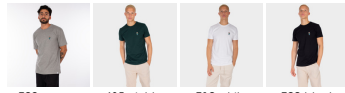

COLORS

709-grey... 435-night... 710-white 700-black