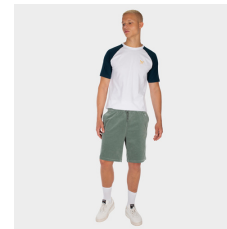

CORVIN SHORT

#24

ID: 712B190
Corduroy Short

FEATURES

organic cotton corduroy; adjustable waist with elastic tape inside; set-in front pockets; patched on back pocket; vegan ...