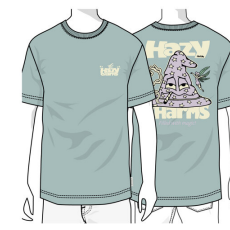

## HAZY CHARMS TEE

ID: 114B534  
Relaxed Printed T-Shirt