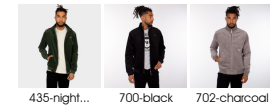

MILLENIO JACKET

ID: 914B110
Water-Resistant Nylon Jacket

FEATURES

lightweight jacket in recycled nylon; water- repellent and breathable (5000mm/br); packable in backpack ; windblocker; contrast color on sleeves; stand up collar with hidden hood; front flap and full-length zip; hidden front pocket...

COLORS

TERANCE JACKET

ID: 9176120
Water-Resistant Poly Cotton Ja...

FEATURES

light jacket; water- repellent and breathable (10000mm/br); windblocker; taped seams; contrast color upper part and sleeves; adjustable hood; matt coated zips; set-in front pockets with zip; rib cuffs at sleeve endings and hemline;...

COLORS

#2

TERANCE ANORAK

ID: 914B120
Water-Resistant Poly Cotton An...

FEATURES

light anorak; water- repellent and breathable (10000mm/br); windblocker; taped seams; contrast color upper part and sleeves; stand up collar and adjustable hood; matt coated zips; set-in front pockets with zip; adjustable sleeve en...

COLORS

#3

RESULANER JACKET

ID: 910B116
Recycled Polyester Jacket

FEATURES

super light recycled polyester jacket; water- repellent and breathable membrane(5000mm/br); light mesh lining in body and sleeves; front pockets with zip; adjustable hood; soft rib cuffs on sleeves and hemline; vegan ...

COLORS

#4

ACHTERDECK JACKET

ID: 913B111
Water-Resistant Nylon Hooded J...

FEATURES

lightweight jacket in recycled nylon; water- repellent and breathable (5000mm/br); windblocker; contrasting shoulder part including hood and sleeves; adjustable hood; full-length zip; set-in front pockets with zip; rib cuffs at sleeve...

COLORS

#5

#6

AUF DECK JACKET

ID: 9864240
Water-Resistant Nylon Hooded J...

FEATURES