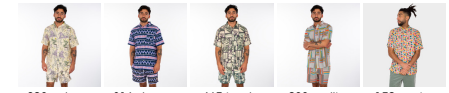

COLORS

298-p. haze 316-dove ... 467-jungl... 988-multi... 179-sunrise