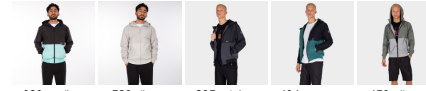

MILLENIO JACKET

ID: 914B110
Water-Resistant Nylon Jacket

FEATURES

lightweight jacket in recycled nylon; water- repellent and breathable (5000mm/br); packable in backpack ; windblocker; contrast color on sleeves; stand up collar with hidden hood; front flap and full-length zip; hidden front pocket...

COLORS

TERANCE JACKET

ID: 9176120
Water-Resistant Poly Cotton Ja...

FEATURES

light jacket; water- repellent and breathable (10000mm/br); windblocker; taped seams; contrast color upper part and sleeves; adjustable hood; matt coated zips; set-in front pockets with zip; rib cuffs at sleeve endings and hemline;...

COLORS

#2

TERANCE ANORAK

ID: 914B120
Water-Resistant Poly Cotton An...

FEATURES

light anorak; water- repellent and breathable (10000mm/br); windblocker; taped seams; contrast color upper part and sleeves; stand up collar and adjustable hood; matt coated zips; set-in front pockets with zip; adjustable sleeve en...

COLORS

#3

RESULANER JACKET

ID: 910B116
Recycled Polyester Jacket

FEATURES

super light recycled polyester jacket; water- repellent and breathable membrane(5000mm/br); light mesh lining in body and sleeves; front pockets with zip; adjustable hood; soft rib cuffs on sleeves and hemline; vegan ...

COLORS

#4

ACHTERDECK JACKET

ID: 913B111
Water-Resistant Nylon Hooded J...

FEATURES

lightweight jacket in recycled nylon; water- repellent and breathable (5000mm/br); windblocker; contrasting shoulder part including hood and sleeves; adjustable hood; full-length zip; set-in front pockets with zip; rib cuffs at sleeve...

COLORS

#5

#6

AUF DECK JACKET

ID: 9864240
Water-Resistant Nylon Hooded J...

FEATURES