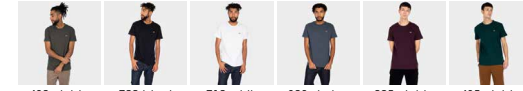

GARRIDO TEE

#68

ID: 114B370
Light Jacquard Jersey T-Shirt

FEATURES

jacquard jersey; roundneck; logo embroidery on chest; organic cotton; made in Portugal; vegan; weight: 120 g/sqm ...

COLORS

354-navy ... 988-multi...

CHESTFLAG TEE

#72

ID: 1186570
Printed T-Shirt

FEATURES

small logo print on chest; organic cotton; made in Portugal; vegan; weight: 120 g/sqm ...

COLORS

MINI FLAG RELAXED TEE

#69

ID: 114B380
Relaxed Embroidered T-Shirt

FEATURES

roundneck; logo embroidery on chest; organic cotton; made in Portugal; vegan; weight: 160 gr/sqm ...

COLORS

393-carib... 700-black 710-white

RETAIN TEE

#73

ID: 110D37B
Roundneck T-Shirt

FEATURES

special mix yarn out of recycled cotton and recycled polyester; roundneck; logo embroidery on chest; made in Portugal; vegan; weight: 150 g/sqm ...

COLORS

714-black... 504-ecru

CHAMISSO TEE

#70

ID: 1178374
Roundneck T-Shirt

FEATURES

special melange; roundneck; logo embroidery on chest; made in Portugal; vegan; weight: 130 gr/sqm ...

COLORS

WATERKEEPER TEE

#74

ID: 113B372
Garment Dye T-Shirt

FEATURES

garment dye with natural colors; small logo print on chest; organic cotton; made in Portugal; vegan; weight: 120 g/sqm ...

COLORS

MINI FLAG EMB 2 TEE

#71

ID: 112B382
Embroidered T-Shirt

FEATURES

roundneck; logo embroidery on chest; organic cotton; made in Portugal; vegan; weight: 120 g/sqm ...

COLORS

514-undyed 467-jungl...

HARPOON FLAG TEE

#75

ID: 1156570
Printed T-Shirt

FEATURES

logo print; artwork by Goodmood; organic cotton; made in Portugal; vegan; weight: 150 g/sqm ...

COLORS