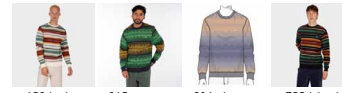

DE COLLEGE HOODIE

#50

ID: 212D381
Raglan Hooded Sweater

FEATURES

contrast raglan sleeves and hood; kangaroo pocket; rib cuffs at sleeve endings and hemline; logo print on chest; organic cotton; made in Portugal; vegan; weight: 300 g/sqm ...

COLORS

FAVING CREW

#51

ID: 214B381
Embroidered Hooded Sweater

FEATURES

rib cuffs at sleeve endings and hemline; logo embroidery on chest; contrast color inserts on sleeves; organic cotton; made in Portugal; vegan; weight: 300 g/sqm ...

COLORS

SANTO CREW

#52

ID: 212B370
Jacquard Crew Neck Sweater

FEATURES

organic cotton jacquard; roundneck; rib cuffs at sleeve endings and hemline; logo embroidery on chest; made in Portugal; vegan ...

COLORS

LAZY SUNNY DAY CREW

#53

ID: 213B560
Embroidered Crew Neck Sweater

FEATURES

roundneck; rib cuffs at sleeve endings and hemline; small embroidery on chest; artwork by Iriedaily Design Lab; organic cotton; made in Portugal; vegan; weight: 300 g/sqm ...

COLORS

MINI FLAG 2 CREW

#54

ID: 210D386
Embroidered Crew Neck Sweater

FEATURES

roundneck; rib cuffs at sleeve endings and hemline; logo embroidery on chest; organic cotton; made in Portugal; vegan; weight: 300 g/sqm ...

COLORS

BONSIGH CREW

#55

ID: 213B392
Printed Crew Neck Sweater

FEATURES

roundneck; print on front and back; artwork by Goodmood; rib cuffs at sleeve endings and hemline; organic cotton; made in Portugal; vegan; weight: 300 g/sqm ...

COLORS

WATERKEEPER CREW

#56

ID: 213B381
Garment Dye Crew Neck Sweater

FEATURES

garment dye with natural colors; roundneck; rib cuffs at sleeve endings and hemline; logo embroidery on chest; organic cotton; made in Portugal; vegan; weight: 250 g/sqm ...

COLORS

VINTACHI CREW

#57

ID: 211B383
Jacquard Crew Neck Sweater

FEATURES