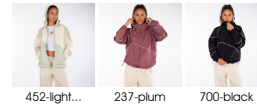

MINI FLAG TANK

ID: 112B381
Deep Round Neck Tank Top

FEATURES

small logo embroidery on chest; organic cotton; made in Portugal; vegan; weight: 120 g/sqm ...

COLORS

#109

KATI LONG JACKET

ID: 964B110
Rain Coat Jacket

FEATURES

functional and comfortable long jacket; water-repellent and breathable membrane (10000mm/br); windblocker; critical seams taped; mesh lining underneath back flap for more breathability; front pockets with press buttons; adjustable wa...

COLORS

#110

JESSIE JACKET

ID: 964B111
Nylon Hooded Jacket

FEATURES

lightweight jacket in recycled nylon; water-repellent; windblocker; contrast pipings; asymmetric cutlines; full-length zipper; front pockets with press buttons; soft elastic tape in sleeve opening; adjustable, elastic drawcord on...

COLORS

#111

ISIE JACKET

ID: 964B120
Relaxed Hooded Jacket

FEATURES

lightweight hooded jacket in organic cotton; washed look due to garment dye; soft elastic tape inside hem and sleeve opening; kangaroo front pockets; adjustable hood; vegan ...

COLORS

#112

PATCHY JACKET

ID: 963B120
Recycled Corduroy Jacket

FEATURES

patchwork jacket in recycled polyester corduroy; contrast color inserts; full-length zipper; front pockets with press buttons; rib cuffs at sleeves and hemline; vegan ...

COLORS

#113

PUZZLED JACKET

ID: 960B111
Nylon Hooded Jacket

FEATURES

lightweight jacket in recycled nylon; water-repellent and breathable (2000mm/br); windblocker; contrast parts; full-length zipper; side seam pockets with zip; rib cuffs at sleeves and hemline; vegan ...

COLORS

#114

STREETZ R JACKET

ID: 961B112
Nylon Hooded Jacket

FEATURES