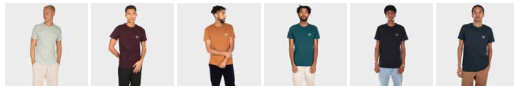

GARRIDO TEE

#68

ID: 114B370
Light Jacquard Jersey T-Shirt

FEATURES

jacquard jersey; roundneck; logo embroidery on chest; organic cotton; made in Portugal; vegan; weight: 120 g/sqm ...

COLORS

354-navy ... 988-multi...

CHESTFLAG TEE

#72

ID: 1186570
Printed T-Shirt

FEATURES

small logo print on chest; organic cotton; made in Portugal; vegan; weight: 120 g/sqm ...

COLORS

MINI FLAG RELAXED TEE

#69

ID: 114B380
Relaxed Embroidered T-Shirt

FEATURES

roundneck; logo embroidery on chest; organic cotton; made in Portugal; vegan; weight: 160 gr/sqm ...

COLORS

393-carib... 700-black 710-white

RETAIN TEE

#73

ID: 110D37B
Roundneck T-Shirt

FEATURES

special mix yarn out of recycled cotton and recycled polyester; roundneck; logo embroidery on chest; made in Portugal; vegan; weight: 150 g/sqm ...

COLORS

714-black... 504-ecru

CHAMISSO TEE

#70

ID: 1178374
Roundneck T-Shirt

FEATURES

special melange; roundneck; logo embroidery on chest; made in Portugal; vegan; weight: 130 gr/sqm ...

COLORS

WATERKEEPER TEE

#74

ID: 113B372
Garment Dye T-Shirt

FEATURES

garment dye with natural colors; small logo print on chest; organic cotton; made in Portugal; vegan; weight: 120 g/sqm ...

COLORS

MINI FLAG EMB 2 TEE

#71

ID: 112B382
Embroidered T-Shirt

FEATURES

roundneck; logo embroidery on chest; organic cotton; made in Portugal; vegan; weight: 120 g/sqm ...

COLORS

514-undyed 467-jungl...

HARPOON FLAG TEE

#75

ID: 1156570
Printed T-Shirt

FEATURES

logo print; artwork by Goodmood; organic cotton; made in Portugal; vegan; weight: 150 g/sqm ...

COLORS