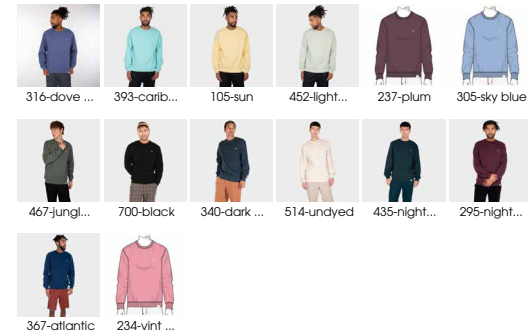

DE COLLEGE HOODIE

#50

ID: 212D381
Raglan Hooded Sweater

FEATURES

contrast raglan sleeves and hood; kangaroo pocket; rib cuffs at sleeve endings and hemline; logo print on chest; organic cotton; made in Portugal; vegan; weight: 300 g/sqm ...

COLORS

FAVING CREW

#51

ID: 214B381
Embroidered Hooded Sweater

FEATURES

rib cuffs at sleeve endings and hemline; logo embroidery on chest; contrast color inserts on sleeves; organic cotton; made in Portugal; vegan; weight: 300 g/sqm ...

COLORS

SANTO CREW

#52

ID: 212B370
Jacquard Crew Neck Sweater

FEATURES

organic cotton jacquard; roundneck; rib cuffs at sleeve endings and hemline; logo embroidery on chest; made in Portugal; vegan ...

COLORS

LAZY SUNNY DAY CREW

#53

ID: 213B560
Embroidered Crew Neck Sweater

FEATURES

roundneck; rib cuffs at sleeve endings and hemline; small embroidery on chest; artwork by Iriedaily Design Lab; organic cotton; made in Portugal; vegan; weight: 300 g/sqm ...

COLORS

MINI FLAG 2 CREW

#54

ID: 210D386
Embroidered Crew Neck Sweater

FEATURES

roundneck; rib cuffs at sleeve endings and hemline; logo embroidery on chest; organic cotton; made in Portugal; vegan; weight: 300 g/sqm ...

COLORS

BONSIGH CREW

#55

ID: 213B392
Printed Crew Neck Sweater

FEATURES

roundneck; print on front and back; artwork by Goodmood; rib cuffs at sleeve endings and hemline; organic cotton; made in Portugal; vegan; weight: 300 g/sqm ...

COLORS

WATERKEEPER CREW

#56

ID: 213B381
Garment Dye Crew Neck Sweater

FEATURES

garment dye with natural colors; roundneck; rib cuffs at sleeve endings and hemline; logo embroidery on chest; organic cotton; made in Portugal; vegan; weight: 250 g/sqm ...

COLORS

VINTACHI CREW

#57

ID: 211B383
Jacquard Crew Neck Sweater

FEATURES

organic cotton jacquard; roundneck; rib cuffs at sleeve endings and hemline; logo embroidery on chest; made in Portugal; vegan; weight: 230 g/sqm ...

COLORS