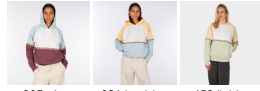

COLORS

237-plum 306-ice blue 452-light...