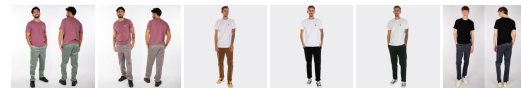

COLORS

462-mintgrey

702-charcoal

506-hazel

700-black

435-night...

328-dark ...