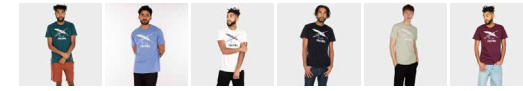

GARRIDO TEE

#68

ID: 114B370
Light Jacquard Jersey T-Shirt

FEATURES

jacquard jersey; roundneck; logo embroidery on chest; organic cotton; made in Portugal; vegan; weight: 120 g/sqm ...

COLORS

354-navy ... 988-multi...

CHESTFLAG TEE

#72

ID: 1186570
Printed T-Shirt

FEATURES

small logo print on chest; organic cotton; made in Portugal; vegan; weight: 120 g/sqm ...

COLORS

MINI FLAG RELAXED TEE

#69

ID: 114B380
Relaxed Embroidered T-Shirt

FEATURES

roundneck; logo embroidery on chest; organic cotton; made in Portugal; vegan; weight: 160 gr/sqm ...

COLORS

393-carib... 700-black 710-white

RETAIN TEE

#73

ID: 110D37B
Roundneck T-Shirt

FEATURES

special mix yarn out of recycled cotton and recycled polyester; roundneck; logo embroidery on chest; made in Portugal; vegan; weight: 150 g/sqm ...

COLORS

714-black... 504-ecru

CHAMISSO TEE

#70

ID: 1178374
Roundneck T-Shirt

FEATURES

special melange; roundneck; logo embroidery on chest; made in Portugal; vegan; weight: 130 gr/sqm ...

COLORS

WATERKEEPER TEE

#74

ID: 113B372
Garment Dye T-Shirt

FEATURES

garment dye with natural colors; small logo print on chest; organic cotton; made in Portugal; vegan; weight: 120 g/sqm ...

COLORS

MINI FLAG EMB 2 TEE

#71

ID: 112B382
Embroidered T-Shirt

FEATURES

roundneck; logo embroidery on chest; organic cotton; made in Portugal; vegan; weight: 120 g/sqm ...

COLORS

514-undyed 467-jungl...

HARPOON FLAG TEE

#75

ID: 1156570
Printed T-Shirt

FEATURES

logo print; artwork by Goodmood; organic cotton; made in Portugal; vegan; weight: 150 g/sqm ...

COLORS