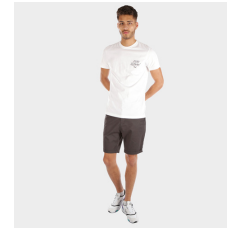

LOVE CITY SHORT

#20

ID: 7186032
Cotton Chino Short

FEATURES

allover printed pattern; turned up leg endings; zip fly; set-in front pockets; pocket slits on backside; vegan ...