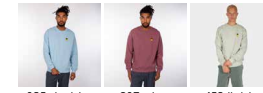

DE COLLEGE HOODIE

#50

ID: 212D381
Raglan Hooded Sweater

FEATURES

contrast raglan sleeves and hood; kangaroo pocket; rib cuffs at sleeve endings and hemline; logo print on chest; organic cotton; made in Portugal; vegan; weight: 300 g/sqm ...

COLORS

FAVING CREW

#51

ID: 214B381
Embroidered Hooded Sweater

FEATURES

rib cuffs at sleeve endings and hemline; logo embroidery on chest; contrast color inserts on sleeves; organic cotton; made in Portugal; vegan; weight: 300 g/sqm ...

COLORS

SANTO CREW

#52

ID: 212B370
Jacquard Crew Neck Sweater

FEATURES

organic cotton jacquard; roundneck; rib cuffs at sleeve endings and hemline; logo embroidery on chest; made in Portugal; vegan ...

COLORS

LAZY SUNNY DAY CREW

#53

ID: 213B560
Embroidered Crew Neck Sweater

FEATURES

roundneck; rib cuffs at sleeve endings and hemline; small embroidery on chest; artwork by Iriedaily Design Lab; organic cotton; made in Portugal; vegan; weight: 300 g/sqm ...

COLORS

MINI FLAG 2 CREW

#54

ID: 210D386
Embroidered Crew Neck Sweater

FEATURES

roundneck; rib cuffs at sleeve endings and hemline; logo embroidery on chest; organic cotton; made in Portugal; vegan; weight: 300 g/sqm ...

COLORS

BONSIGH CREW

#55

ID: 213B392
Printed Crew Neck Sweater

FEATURES

roundneck; print on front and back; artwork by Goodmood; rib cuffs at sleeve endings and hemline; organic cotton; made in Portugal; vegan; weight: 300 g/sqm ...

COLORS

WATERKEEPER CREW

#56

ID: 213B381
Garment Dye Crew Neck Sweater

FEATURES

garment dye with natural colors; roundneck; rib cuffs at sleeve endings and hemline; logo embroidery on chest; organic cotton; made in Portugal; vegan; weight: 250 g/sqm ...

COLORS

VINTACHI CREW

#57

ID: 211B383
Jacquard Crew Neck Sweater

FEATURES