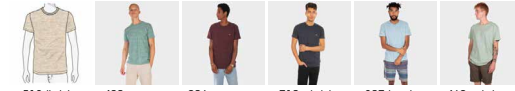

GARRIDO TEE

#68

ID: 114B370
Light Jacquard Jersey T-Shirt

FEATURES

jacquard jersey; roundneck; logo embroidery on chest; organic cotton; made in Portugal; vegan; weight: 120 g/sqm ...

COLORS

354-navy ... 988-multi...

CHESTFLAG TEE

#72

ID: 1186570
Printed T-Shirt

FEATURES

small logo print on chest; organic cotton; made in Portugal; vegan; weight: 120 g/sqm ...

COLORS

MINI FLAG RELAXED TEE

#69

ID: 114B380
Relaxed Embroidered T-Shirt

FEATURES

roundneck; logo embroidery on chest; organic cotton; made in Portugal; vegan; weight: 160 gr/sqm ...

COLORS

393-carib... 700-black 710-white

RETAIN TEE

#73

ID: 110D37B
Roundneck T-Shirt

FEATURES

special mix yarn out of recycled cotton and recycled polyester; roundneck; logo embroidery on chest; made in Portugal; vegan; weight: 150 g/sqm ...

COLORS

714-black... 504-ecru

CHAMISSO TEE

#70

ID: 1178374
Roundneck T-Shirt

FEATURES

special melange; roundneck; logo embroidery on chest; made in Portugal; vegan; weight: 130 gr/sqm ...

COLORS

WATERKEEPER TEE

#74

ID: 113B372
Garment Dye T-Shirt

FEATURES

garment dye with natural colors; small logo print on chest; organic cotton; made in Portugal; vegan; weight: 120 g/sqm ...

COLORS

MINI FLAG EMB 2 TEE

#71

ID: 112B382
Embroidered T-Shirt

FEATURES

roundneck; logo embroidery on chest; organic cotton; made in Portugal; vegan; weight: 120 g/sqm ...

COLORS

514-undyed 467-jungl...

HARPOON FLAG TEE

#75

ID: 1156570
Printed T-Shirt

FEATURES

logo print; artwork by Goodmood; organic cotton; made in Portugal; vegan; weight: 150 g/sqm ...

COLORS