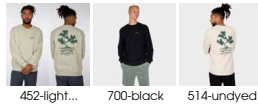

DE COLLEGE HOODIE

#50

ID: 212D381
Raglan Hooded Sweater

FEATURES

contrast raglan sleeves and hood; kangaroo pocket; rib cuffs at sleeve endings and hemline; logo print on chest; organic cotton; made in Portugal; vegan; weight: 300 g/sqm ...

COLORS

FAVING CREW

#51

ID: 214B381
Embroidered Hooded Sweater

FEATURES

rib cuffs at sleeve endings and hemline; logo embroidery on chest; contrast color inserts on sleeves; organic cotton; made in Portugal; vegan; weight: 300 g/sqm ...

COLORS

SANTO CREW

#52

ID: 212B370
Jacquard Crew Neck Sweater

FEATURES

organic cotton jacquard; roundneck; rib cuffs at sleeve endings and hemline; logo embroidery on chest; made in Portugal; vegan ...

COLORS

LAZY SUNNY DAY CREW

#53

ID: 213B560
Embroidered Crew Neck Sweater

FEATURES

roundneck; rib cuffs at sleeve endings and hemline; small embroidery on chest; artwork by Iriedaily Design Lab; organic cotton; made in Portugal; vegan; weight: 300 g/sqm ...

COLORS

MINI FLAG 2 CREW

#54

ID: 210D386
Embroidered Crew Neck Sweater

FEATURES

roundneck; rib cuffs at sleeve endings and hemline; logo embroidery on chest; organic cotton; made in Portugal; vegan; weight: 300 g/sqm ...

COLORS

BONSIGH CREW

#55

ID: 213B392
Printed Crew Neck Sweater

FEATURES

roundneck; print on front and back; artwork by Goodmood; rib cuffs at sleeve endings and hemline; organic cotton; made in Portugal; vegan; weight: 300 g/sqm ...

COLORS

WATERKEEPER CREW

#56

ID: 213B381
Garment Dye Crew Neck Sweater

FEATURES

garment dye with natural colors; roundneck; rib cuffs at sleeve endings and hemline; logo embroidery on chest; organic cotton; made in Portugal; vegan; weight: 250 g/sqm ...

COLORS

VINTACHI CREW

#57

ID: 211B383
Jacquard Crew Neck Sweater

FEATURES