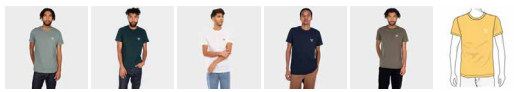

GARRIDO TEE

#68

ID: 114B370
Light Jacquard Jersey T-Shirt

FEATURES

jacquard jersey; roundneck; logo embroidery on chest; organic cotton; made in Portugal; vegan; weight: 120 g/sqm ...

COLORS

354-navy ... 988-multi...

CHESTFLAG TEE

#72

ID: 1186570
Printed T-Shirt

FEATURES

small logo print on chest; organic cotton; made in Portugal; vegan; weight: 120 g/sqm ...

COLORS

MINI FLAG RELAXED TEE

#69

ID: 114B380
Relaxed Embroidered T-Shirt

FEATURES

roundneck; logo embroidery on chest; organic cotton; made in Portugal; vegan; weight: 160 gr/sqm ...

COLORS

393-carib... 700-black 710-white

RETAIN TEE

#73

ID: 110D37B
Roundneck T-Shirt

FEATURES

special mix yarn out of recycled cotton and recycled polyester; roundneck; logo embroidery on chest; made in Portugal; vegan; weight: 150 g/sqm ...

COLORS

714-black... 504-ecru

CHAMISSO TEE

#70

ID: 1178374
Roundneck T-Shirt

FEATURES

special melange; roundneck; logo embroidery on chest; made in Portugal; vegan; weight: 130 gr/sqm ...

COLORS

WATERKEEPER TEE

#74

ID: 113B372
Garment Dye T-Shirt

FEATURES

garment dye with natural colors; small logo print on chest; organic cotton; made in Portugal; vegan; weight: 120 g/sqm ...

COLORS

MINI FLAG EMB 2 TEE

#71

ID: 112B382
Embroidered T-Shirt

FEATURES

roundneck; logo embroidery on chest; organic cotton; made in Portugal; vegan; weight: 120 g/sqm ...

COLORS

514-undyed 467-jungl...

HARPOON FLAG TEE

#75

ID: 1156570
Printed T-Shirt

FEATURES

logo print; artwork by Goodmood; organic cotton; made in Portugal; vegan; weight: 150 g/sqm ...

COLORS