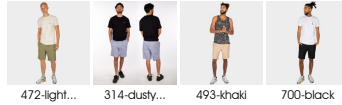

VINTACHI SHORT

ID: 711B190
Jacquard Cotton Short

FEATURES

organic cotton jacquard; adjustable waist with elastic tape ; set-in front pockets; slit back pocket; vegan ...

COLORS

#26

JEREMY HEMP SHORT

ID: 711B191
Hemp Short

FEATURES

organic cotton hemp mix; adjustable waist with elastic tape inside; button and zip fly; button out of recycled plastic; set-in front pockets; slit back pocket ; vegan ...

COLORS

#27

CRAZY FRESH 0 SHORT

ID: 711B259
Kennedy Swim Short

FEATURES

allover print; quick dry; adjustable waist with elastic tape inside; set-in front pockets; slit back pocket; soft mesh lining inside; length 16" (40,5cm) for size M; artwork by Iriedaily Design Lab; vegan ...

COLORS

#28

RESORT SUMMER KNIT

ID: 614B230
Cotton Round Neck Knit

FEATURES

fine gauge; light summer knit; roundneck; jacquard pattern; knitted rib cuffs; organic cotton; vegan ...

COLORS

#29

THEODORE SUMMER KNIT

ID: 610B233
Cotton Round Neck Knit

FEATURES

fine gauge; light summer knit; roundneck; jacquard pattern; knitted rib cuffs; organic cotton; vegan ...

COLORS

#30

RELAX VALLE SHIRT

ID: 514B340
Checked Longsleeve Shirt

FEATURES

big check twill quality; full-length button placket; chest pockets with button; small logo label on chest; organic cotton; vegan ...

COLORS

#31

SAMUEL LS SHIRT

ID: 5186240
Cotton Buttondown LS Shirt

FEATURES

button down collar; full-length button placket; logo embroidery on chest; organic cotton; vegan ...

COLORS

711-anthr...

#32

BIG VALLE SHIRT

ID: 512B340
Checked Longsleeve Shirt

FEATURES

big check twill quality; full-length button placket; chest pockets with button; small logo label on chest; organic cotton; vegan ...

COLORS