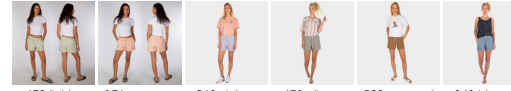

ISIE SHORT

#125

ID: 764B191
Relaxed Cotton Short(Women)

FEATURES

relaxed short in organic cotton; washed look due to garment dye; elastic waist with drawcord; set-in front pockets; vegan ...

COLORS

237-plum 452-light... 514-undyed

RESORIA SHORT

#126

ID: 764B250
Printed Short

FEATURES

light weight, allover printed short; elastic waist with drawcord; set-in front pockets; organic cotton, viscose mix; vegan ...

COLORS

988-multi... 507-cara ...

CHAMBRAY GIRL SHORT

#127

ID: 7656171
Chambray Short

FEATURES

super light chambray cotton; elastic waist with drawcord; turned up leg endings; set-in front pockets; organic cotton; vegan ...

COLORS

VINTA GIRL SHORT

#128

ID: 762B190
Jacquard Short

FEATURES

organic cotton jacquard short; elastic waist with drawcord; set-in front pockets; vegan ...

COLORS

988-multi... 316-dove ... 603-beige

JOLY KNIT JACKET

#129

ID: 663B230
Cotton Knit Jacket

FEATURES

lightweight summer knit cardigan; short fit; button placket; organic cotton; vegan ...

COLORS

715-black... 242-candy...

TILDA KNIT

#130

ID: 663B231
Cotton Knit

FEATURES

patterned, lightweight summer knit; short fit; crewneck; organic cotton ; vegan ...

COLORS

452-light... 504-ecru 242-candy... 707-offwhite 990-colored

PLAIDY SHIRT

#131

ID: 564B340
Boxi Plaid Shirt

FEATURES

checked cotton flannel shirt; relaxed, boxy fit; full-length button placket; dropped shoulders; big chest pockets; organic cotton; vegan ...

COLORS

453-aloe 316-dove ...

RESORIA SHIRT

#132

ID: 564B330
Printed Short-sleeve Shirt

FEATURES

light weight, allover printed shirt; full-length button placket; chest pocket; short sleeve; organic cotton, viscose mix; vegan ...

COLORS

988-multi... 507-cara ...