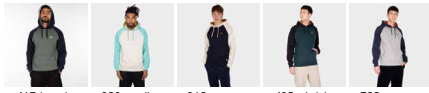

DE COLLEGE HOODIE

#50

ID: 212D381
Raglan Hooded Sweater

FEATURES

contrast raglan sleeves and hood; kangaroo pocket; rib cuffs at sleeve endings and hemline; logo print on chest; organic cotton; made in Portugal; vegan; weight: 300 g/sqm ...

COLORS

FAVING CREW

#51

ID: 214B381
Embroidered Hooded Sweater

FEATURES

rib cuffs at sleeve endings and hemline; logo embroidery on chest; contrast color inserts on sleeves; organic cotton; made in Portugal; vegan; weight: 300 g/sqm ...

COLORS

SANTO CREW

#52

ID: 212B370
Jacquard Crew Neck Sweater

FEATURES

organic cotton jacquard; roundneck; rib cuffs at sleeve endings and hemline; logo embroidery on chest; made in Portugal; vegan ...

COLORS

LAZY SUNNY DAY CREW

#53

ID: 213B560
Embroidered Crew Neck Sweater

FEATURES

roundneck; rib cuffs at sleeve endings and hemline; small embroidery on chest; artwork by Iriedaily Design Lab; organic cotton; made in Portugal; vegan; weight: 300 g/sqm ...

COLORS

MINI FLAG 2 CREW

#54

ID: 210D386
Embroidered Crew Neck Sweater

FEATURES

roundneck; rib cuffs at sleeve endings and hemline; logo embroidery on chest; organic cotton; made in Portugal; vegan; weight: 300 g/sqm ...

COLORS

BONSIGH CREW

#55

ID: 213B392
Printed Crew Neck Sweater

FEATURES

roundneck; print on front and back; artwork by Goodmood; rib cuffs at sleeve endings and hemline; organic cotton; made in Portugal; vegan; weight: 300 g/sqm ...

COLORS

WATERKEEPER CREW

#56

ID: 213B381
Garment Dye Crew Neck Sweater

FEATURES

garment dye with natural colors; roundneck; rib cuffs at sleeve endings and hemline; logo embroidery on chest; organic cotton; made in Portugal; vegan; weight: 250 g/sqm ...

COLORS

VINTACHI CREW

#57

ID: 211B383
Jacquard Crew Neck Sweater

FEATURES