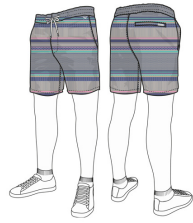

VINTACHI SHORT

ID: 711B190
Jacquard Cotton Short