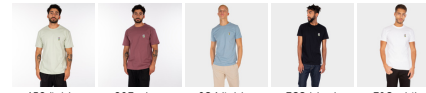

COLORS

452-light... 237-plum 304-light... 700-black 710-white