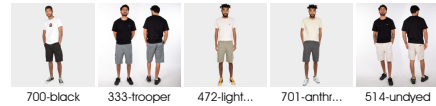

WORK N ROLL SHORT

#18

ID: 710B190
Relaxed Cotton Cargo Short

FEATURES

cotton stretch twill ; zip fly ; set-in side pockets; cargo side pockets with press buttons; back pockets with flap; vegan ...

COLORS

GOLFER CHAMBRAY SHORT

#19

ID: 7752100
Chambray Chino Short

FEATURES

turned up leg endings; zip fly; set-in front pockets; slit pocket on backside; organic cotton; vegan ...

COLORS

LOVE CITY SHORT

#20

ID: 7186032
Cotton Chino Short

FEATURES

allover printed pattern; turned up leg endings; zip fly; set-in front pockets; pocket slits on backside; vegan ...

COLORS

CITY RELAX SHORT

#21

ID: 714B190
Relaxed Cotton Short

FEATURES

garment dye organic cotton short; adjustable waist with elastic tape inside; set-in front pockets; patched on back pocket; vegan ...

COLORS

SANTO SHORT

#22

ID: 712B191
Jacquard Cotton Short

FEATURES

organic cotton jacquard; adjustable waist with elastic tape inside; set-in front pockets; slit back pocket; vegan ...

COLORS

LOVE N RELAX SHORT

#23

ID: 710B193
Printed Cotton Short

FEATURES

allover printed washed cotton; adjustable waist with elastic tape inside; set-in front pockets; slit back pocket; length 16" for size M; vegan ...

COLORS

CORVIN SHORT

#24

ID: 712B190
Corduroy Short

FEATURES

organic cotton corduroy; adjustable waist with elastic tape inside; set-in front pockets; patched on back pocket; vegan ...

COLORS

BANANOS SHORT

#25

ID: 713B190
Terry Cloth Short

FEATURES

all over printed eco friendly terry cloth; adjustable waist with elastic tape inside; set-in front pockets; patched on back pocket; vegan ...

COLORS